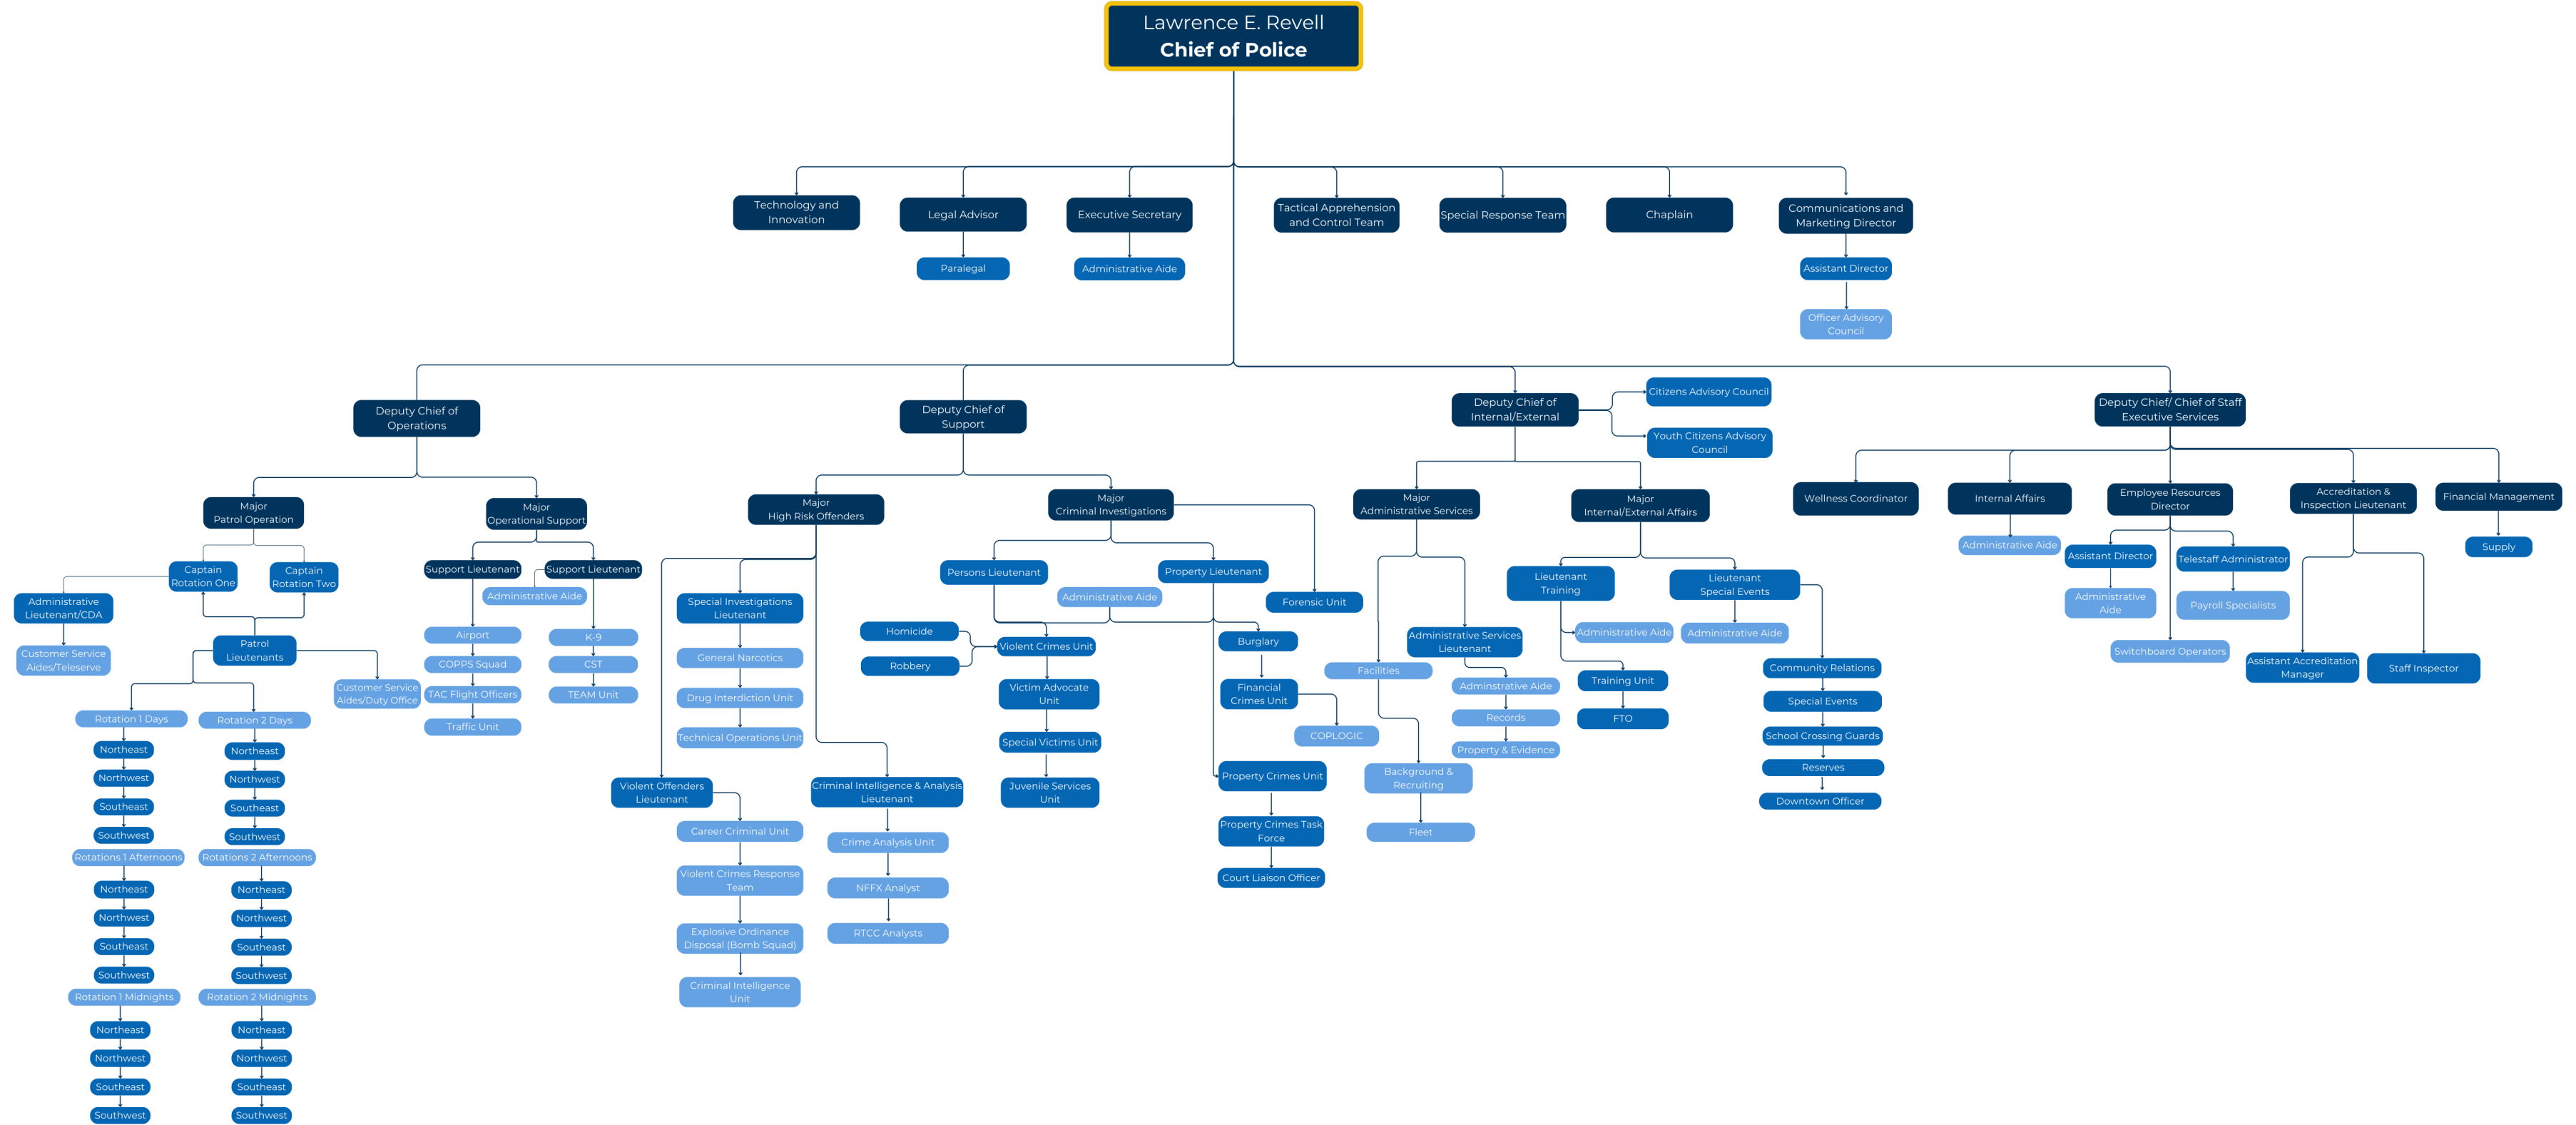

# Tallahassee Police Department

Lawrence E. Revell  
Chief of Police