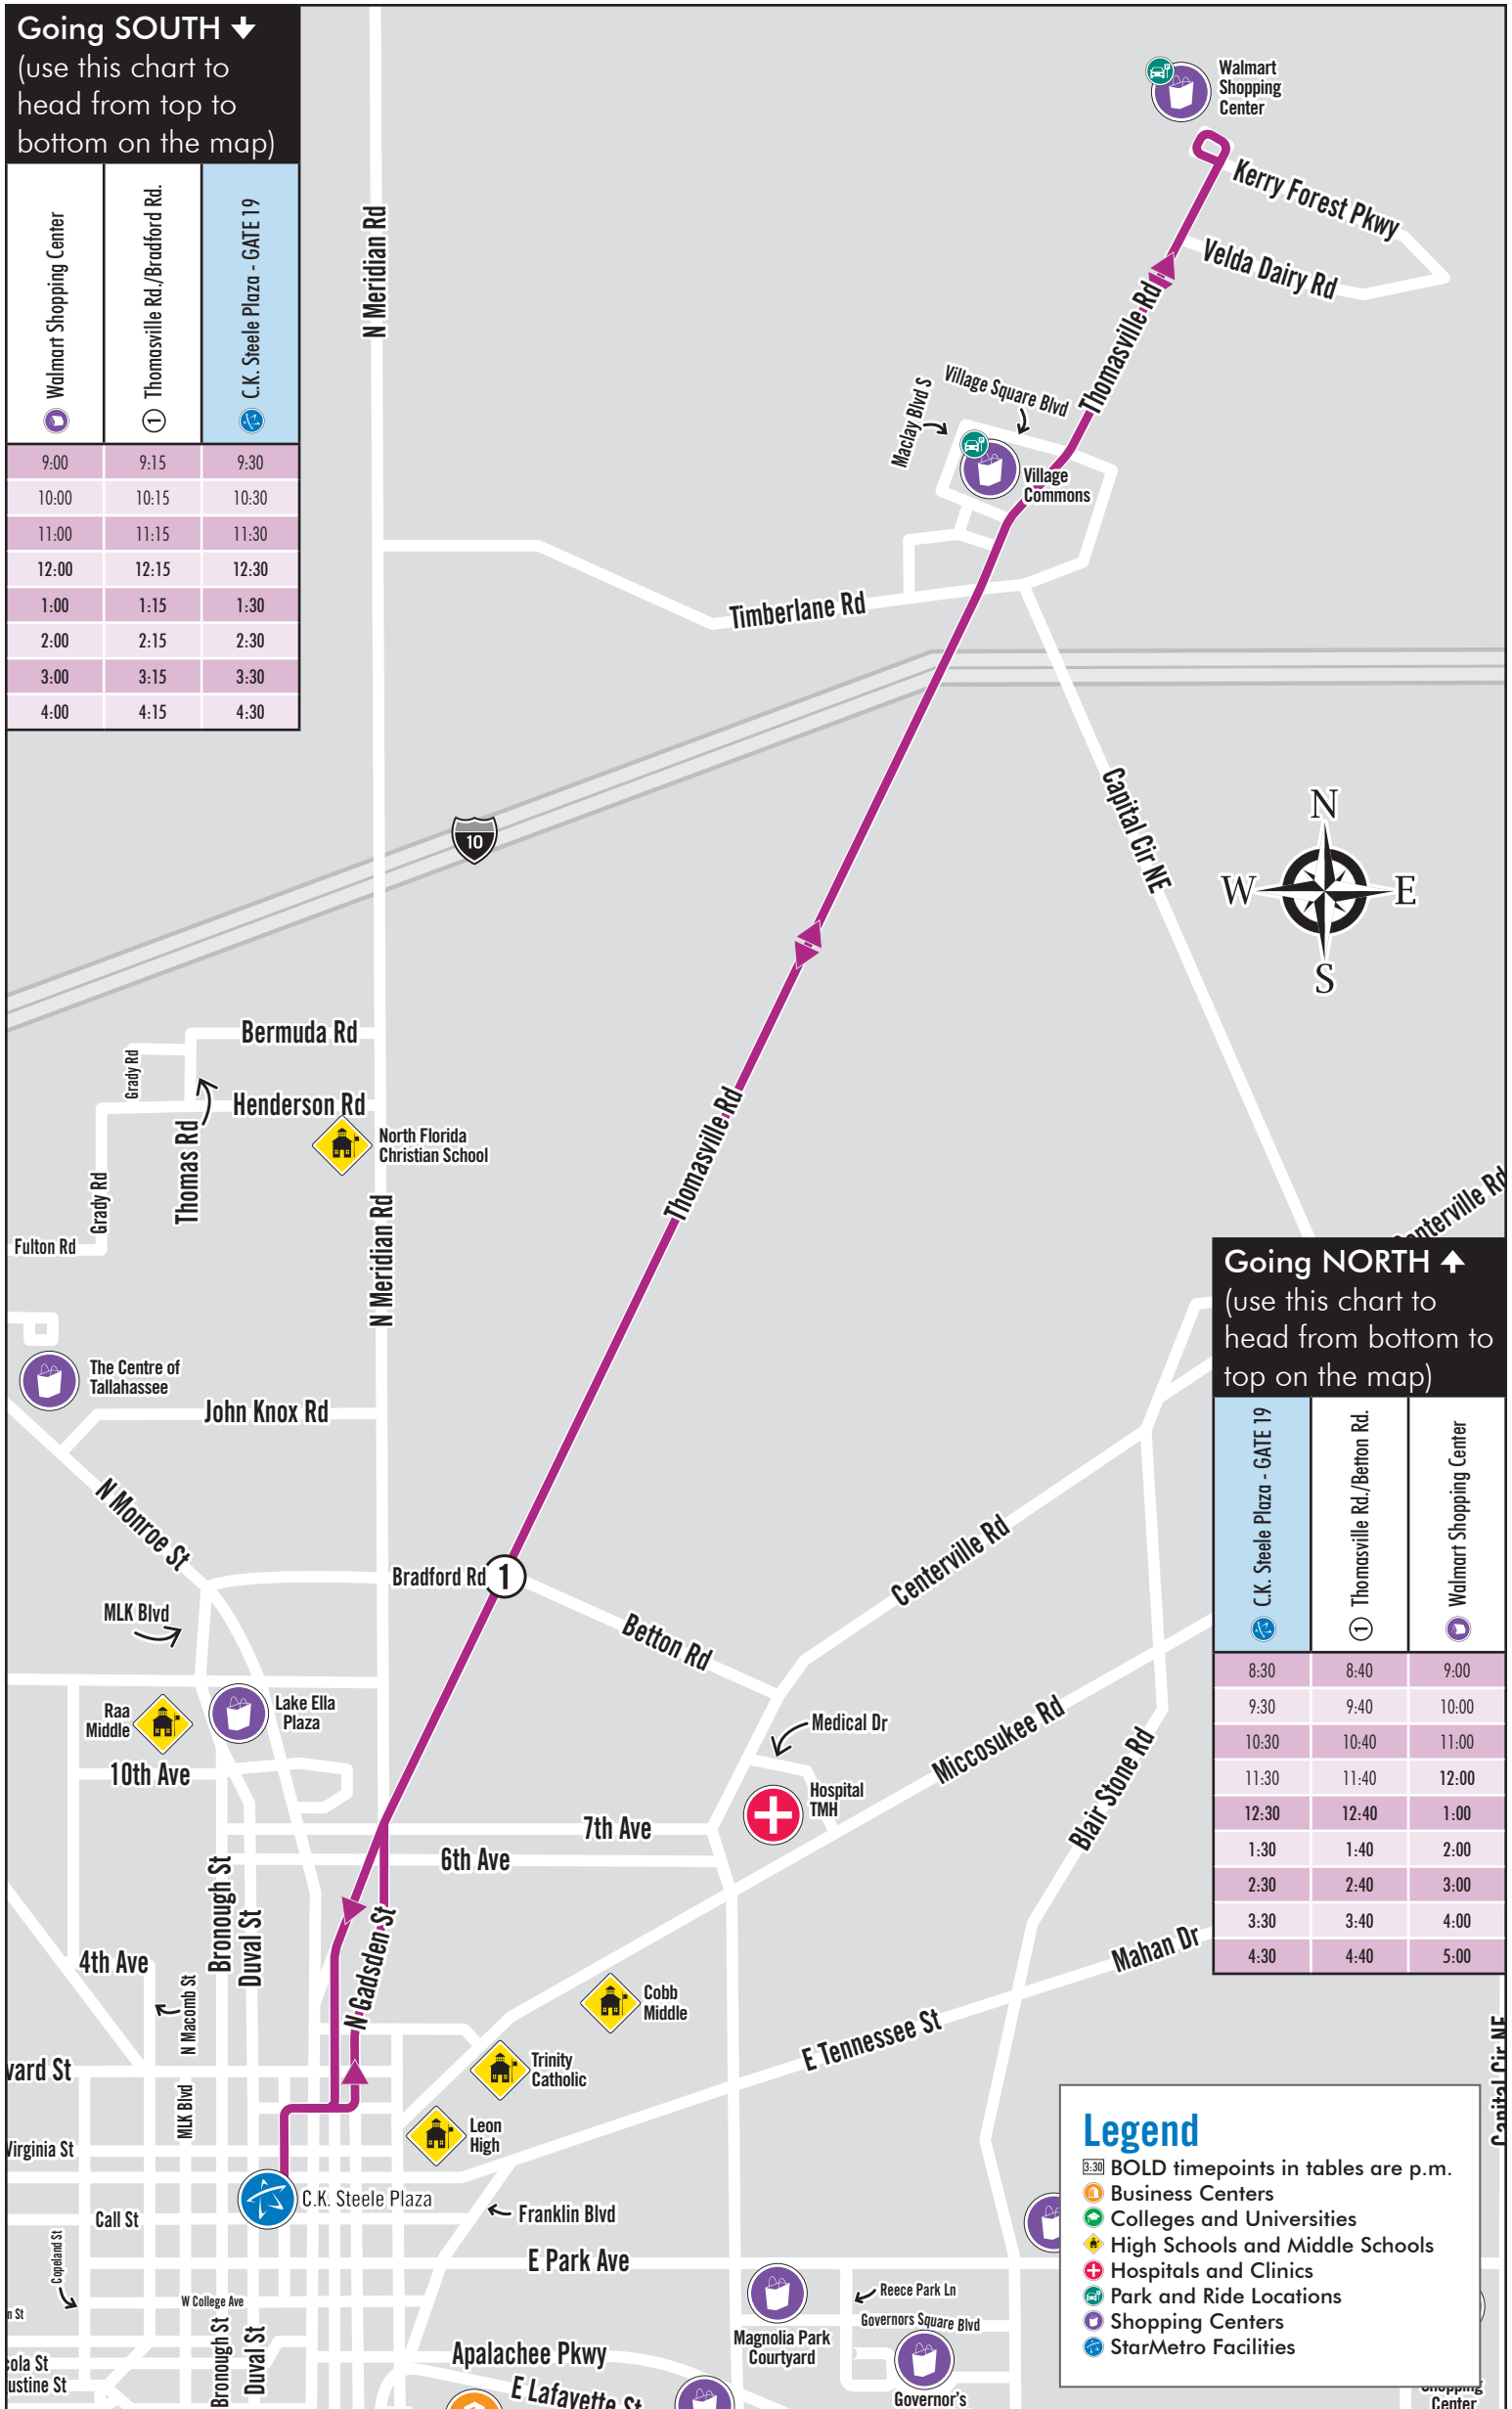

# Killearn Route (Saturdays)

Walmart Shopping Center, Thomasville Rd., C.K. Steele Plaza  
Saturday (8:30 a.m. - 5 p.m.) | Bus comes every: **60 min**

**Going SOUTH** ↓  
(use this chart to head from top to bottom on the map)

Walmart Shopping Center	Thomasville Rd./Bradford Rd.	C.K. Steele Plaza - GATE 19
9:00	9:15	9:30
10:00	10:15	10:30
11:00	11:15	11:30
12:00	12:15	12:30
1:00	1:15	1:30
2:00	2:15	2:30
3:00	3:15	3:30
4:00	4:15	4:30

**Going NORTH** ↑  
(use this chart to head from bottom to top on the map)

C.K. Steele Plaza - GATE 19	Thomasville Rd./Bradford Rd.	Walmart Shopping Center
8:30	8:40	9:00
9:30	9:40	10:00
10:30	10:40	11:00
11:30	11:40	12:00
12:30	12:40	1:00
1:30	1:40	2:00
2:30	2:40	3:00
3:30	3:40	4:00
4:30	4:40	5:00

**Legend**

- 8:30** BOLD timepoints in tables are p.m.
- Business Centers
- Colleges and Universities
- High Schools and Middle Schools
- Hospitals and Clinics
- Park and Ride Locations
- Shopping Centers
- StarMetro Facilities