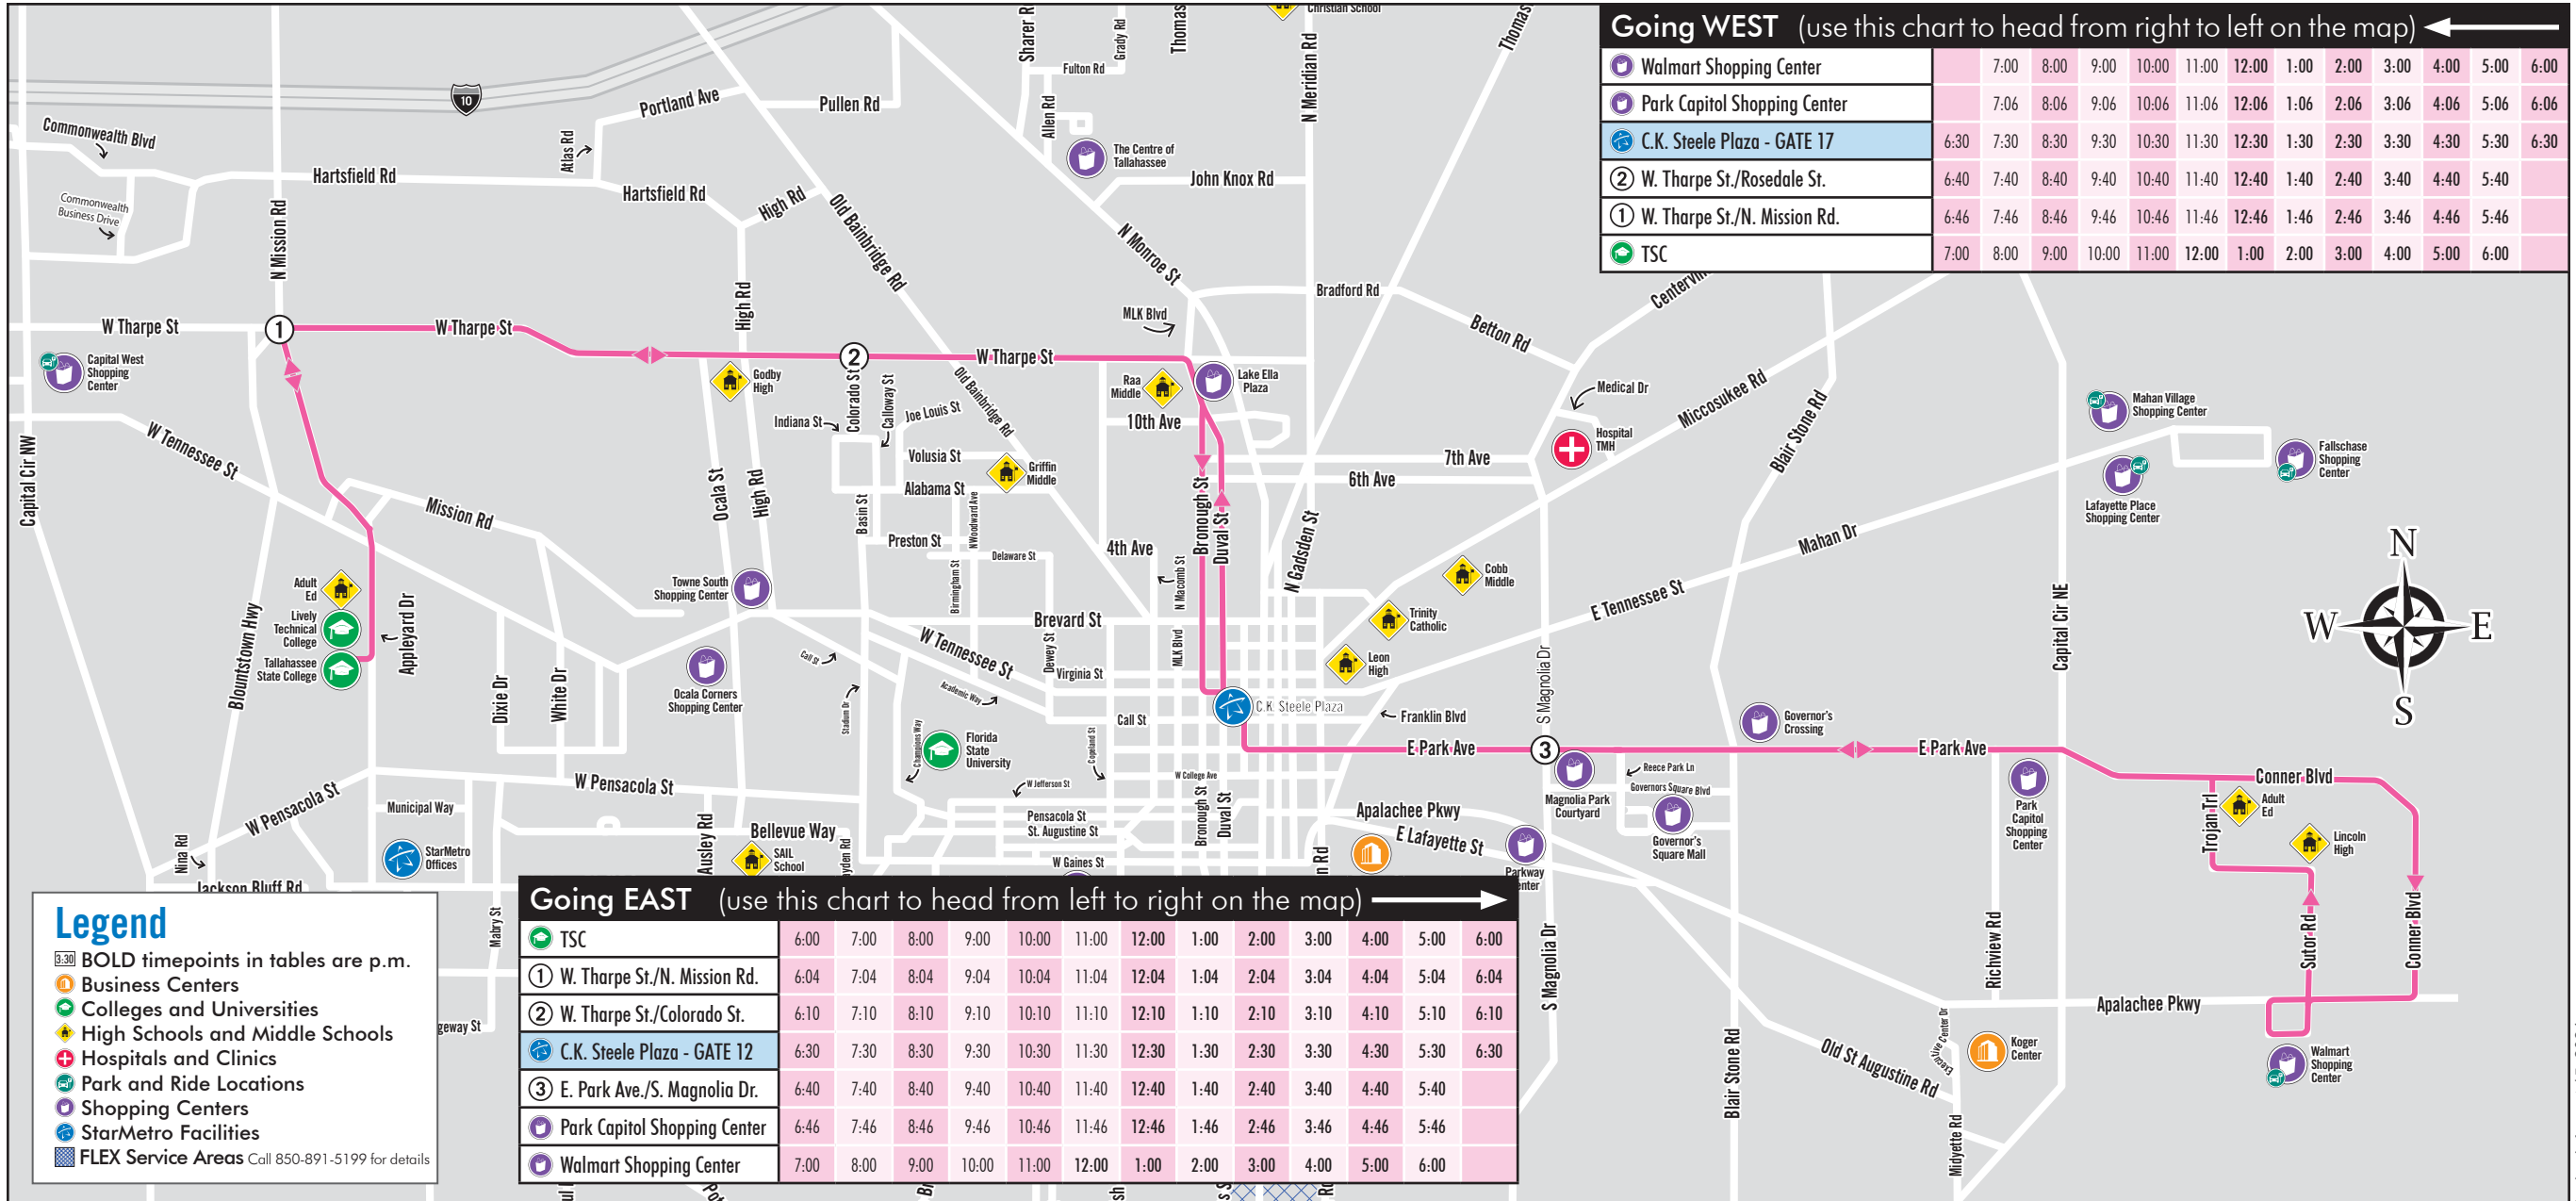

Evergreen Route (Mon-Fri)

TSC, Tharpe St., C.K. Steele Plaza, Park Ave., Walmart Shopping Center
 Monday - Friday (6 a.m. - 6:30 p.m.) | Bus comes every: **60 min**

Going WEST (use this chart to head from right to left on the map) ←

Walmart Shopping Center	7:00	8:00	9:00	10:00	11:00	12:00	1:00	2:00	3:00	4:00	5:00	6:00	
Park Capitol Shopping Center	7:06	8:06	9:06	10:06	11:06	12:06	1:06	2:06	3:06	4:06	5:06	6:06	
C.K. Steele Plaza - GATE 17	6:30	7:30	8:30	9:30	10:30	11:30	12:30	1:30	2:30	3:30	4:30	5:30	6:30
② W. Tharpe St./Rosedale St.	6:40	7:40	8:40	9:40	10:40	11:40	12:40	1:40	2:40	3:40	4:40	5:40	
① W. Tharpe St./N. Mission Rd.	6:46	7:46	8:46	9:46	10:46	11:46	12:46	1:46	2:46	3:46	4:46	5:46	
TSC	7:00	8:00	9:00	10:00	11:00	12:00	1:00	2:00	3:00	4:00	5:00	6:00	

Legend

- 3:30** BOLD timepoints in tables are p.m.
- Business Centers
- Colleges and Universities
- High Schools and Middle Schools
- Hospitals and Clinics
- Park and Ride Locations
- Shopping Centers
- StarMetro Facilities
- FLEX Service Areas Call 850-891-5199 for details

Going EAST (use this chart to head from left to right on the map) →

TSC	6:00	7:00	8:00	9:00	10:00	11:00	12:00	1:00	2:00	3:00	4:00	5:00	6:00
① W. Tharpe St./N. Mission Rd.	6:04	7:04	8:04	9:04	10:04	11:04	12:04	1:04	2:04	3:04	4:04	5:04	6:04
② W. Tharpe St./Colorado St.	6:10	7:10	8:10	9:10	10:10	11:10	12:10	1:10	2:10	3:10	4:10	5:10	6:10
C.K. Steele Plaza - GATE 12	6:30	7:30	8:30	9:30	10:30	11:30	12:30	1:30	2:30	3:30	4:30	5:30	6:30
③ E. Park Ave./S. Magnolia Dr.	6:40	7:40	8:40	9:40	10:40	11:40	12:40	1:40	2:40	3:40	4:40	5:40	
Park Capitol Shopping Center	6:46	7:46	8:46	9:46	10:46	11:46	12:46	1:46	2:46	3:46	4:46	5:46	
Walmart Shopping Center	7:00	8:00	9:00	10:00	11:00	12:00	1:00	2:00	3:00	4:00	5:00	6:00	